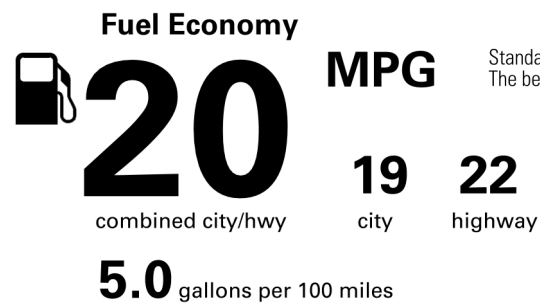

Not Original - Copy

EPA DOT Fuel Economy and Environment

Gasoline Vehicle

You spend \$7,000
 more in fuel costs over 5 years compared to the average new vehicle.

Annual fuel cost \$3,100

Actual results will vary for many reasons, including driving conditions and how you drive and maintain your vehicle. The average new vehicle gets 29 MPG and costs \$8,500 to fuel over 5 years. Cost estimates are based on 15,000 miles per year at \$4.15 per gallon. MPGe is miles per gasoline gallon equivalent. Vehicle emissions are a significant cause of climate change and smog.