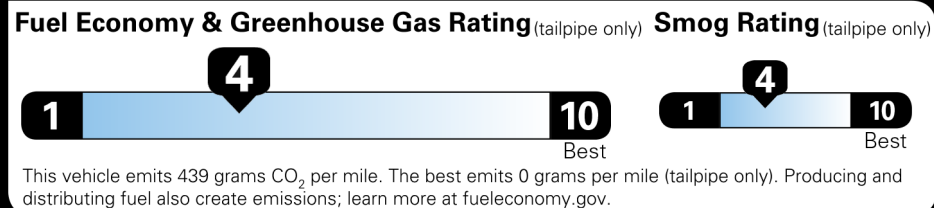

Not Original - Copy

EPA DOT Fuel Economy and Environment

Gasoline Vehicle

You spend \$7,000
 more in fuel costs over 5 years compared to the average new vehicle.

Annual fuel cost \$3,100

Actual results will vary for many reasons, including driving conditions and how you drive and maintain your vehicle. The average new vehicle gets 29 MPG and costs \$8,500 to fuel over 5 years. Cost estimates are based on 15,000 miles per year at \$4.15 per gallon. MPGe is miles per gasoline gallon equivalent. Vehicle emissions are a significant cause of climate change and smog.