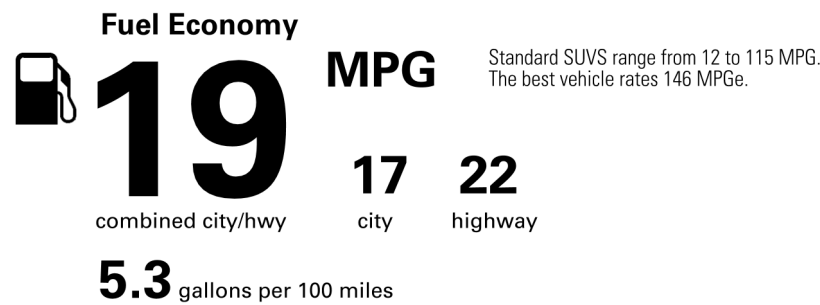

STANDARD EQUIPMENT UNLESS REPLACED BY INSTALLED OPTIONS

LX 600 Luxury 4WD

Mechanical & Performance

- * 3.4L V6 Twin Turbo Engine with 409 HP
- * 10-Speed Automatic Transmission
- * 8,000-lb Towing Capacity with Integrated Tow Hitch
- * Crawl Control with Turn Assist
- * Active Height Control
- * Multi-Terrain Select
- * Adaptive Variable Suspension

\$115,500.00

Not Original - Copy

EPA DOT Fuel Economy and Environment

Gasoline Vehicle

You spend \$8,000
 more in fuel costs over 5 years compared to the average new vehicle.

Annual fuel cost \$3,300

Actual results will vary for many reasons, including driving conditions and how you drive and maintain your vehicle. The average new vehicle gets 29 MPG and costs \$8,500 to fuel over 5 years. Cost estimates are based on 15,000 miles per year at \$4.15 per gallon. MPGe is miles per gasoline gallon equivalent. Vehicle emissions are a significant cause of climate change and smog.