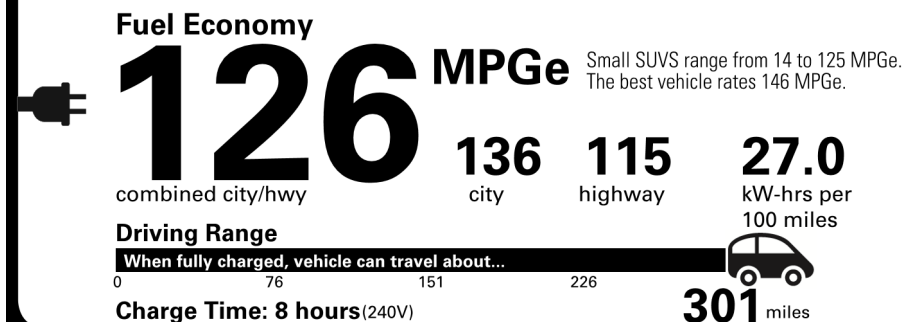

See Lexus.com/RZ for more details.

INSTALLED OPTIONS

BASE MANUFACTURER'S SUGGESTED RETAIL PRICE

\$48,200.00

- ** Cold Area Package: Headlamp Washers, Windshield Wiper De-Icer, Front Radiant Heater 375.00
- ** Convenience Package: Traffic Jam Assist (Requires Drive Connect Subscription; 3-Year Trial Included. 4G Network Dependent.), Advanced Park with Remote Park 1,100.00
- ** Black Badge Overlays 199.00
- ** SiriusXM(R) 33mo. added to std 3mo. trial 350.00
- ** Key Gloves 25.00

Not Original - Copy

Created on 2026-05-18 16:23:53 (UTC)

EPA DOT Fuel Economy and Environment

You save \$5,000 in fuel costs over 5 years compared to the average new vehicle.

Annual fuel COST

\$700

Fuel Economy & Greenhouse Gas Rating (tailpipe only) Smog Rating (tailpipe only)