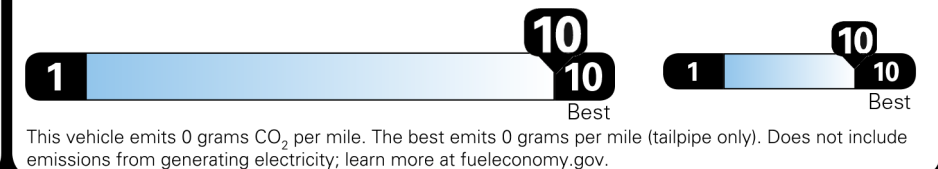

Not Original - Copy

Created on 2026-05-18 16:23:53 (UTC)

EPA DOT Fuel Economy and Environment

You save \$5,000 in fuel costs over 5 years compared to the average new vehicle.

Annual fuel COST

\$700

Fuel Economy & Greenhouse Gas Rating (tailpipe only) Smog Rating (tailpipe only)