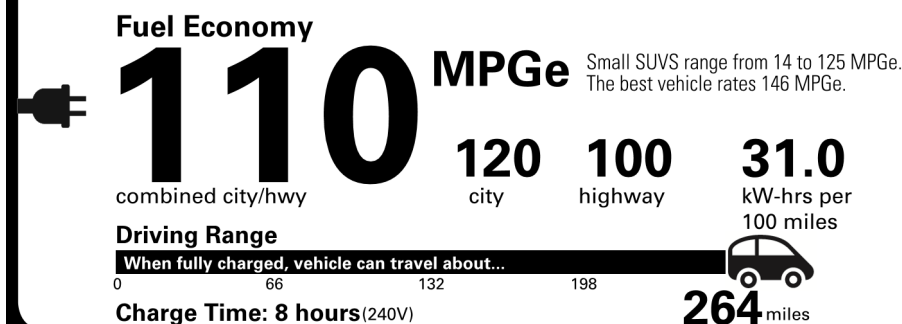

See Lexus.com/RZ for more details.

INSTALLED OPTIONS
BASE MANUFACTURER'S SUGGESTED RETAIL PRICE

** Cold Area Package: Headlamp Washers, Windshield Wiper De-Icer, Front Radiant Heater	375.00
** Convenience Package: Traffic Jam Assist (Requires Drive Connect Subscription; 3-Year Trial Included. 4G Network Dependent.), Advanced Park with Remote Park	1,100.00
** Technology Package: Digital Key (Requires Remote Connect Subscription; 3-Year Trial Included. 4G Network Dependent.), 10-in Head-Up Display, Digital Rearview Mirror	1,375.00
** All Weather Floor Protection: All Weather Cargo Mat, All Weather Floor Liners	350.00
** Door Edge Film	100.00
** Cargo Net, Carpet Cargo Mat, Key Gloves, Wheel Loc	344.00

\$51,700.00

Not Original - Copy

Created on 2026-05-12 12:48:30 (UTC)

EPA DOT Fuel Economy and Environment

Electric Vehicle

You save \$4,500 in fuel costs over 5 years compared to the average new vehicle.

Annual fuel COST

\$800

Fuel Economy & Greenhouse Gas Rating (tailpipe only) **Smog Rating** (tailpipe only)

Actual results will vary for many reasons, including driving conditions and how you drive and maintain your vehicle. The average new vehicle gets 29 MPG and costs \$8,500 to fuel over 5 years. Cost estimates are based on 15,000 miles per year at \$0.17 per kW-hr. MPGe is miles per gasoline gallon equivalent. Vehicle emissions are a significant cause of climate change and smog.