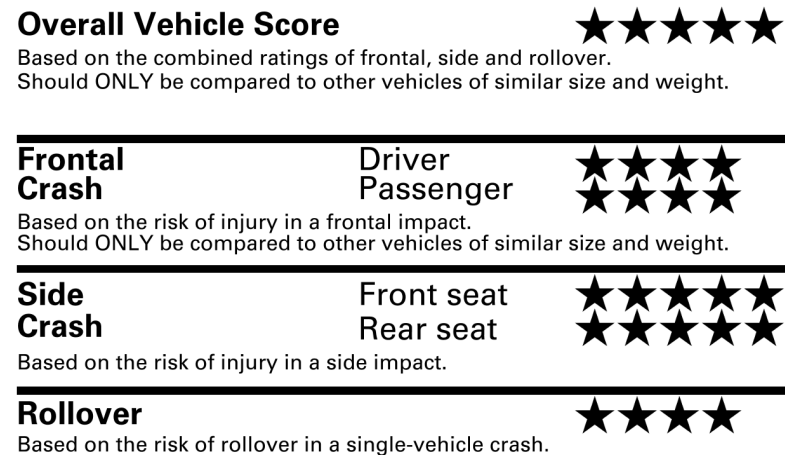

GOVERNMENT 5-STAR SAFETY RATINGS

Star ratings range from 1 to 5 stars (★★★★★) with 5 being the highest.
Source: National Highway Traffic Safety Administration (NHTSA)
www.safercar.gov or 1-888-327-4236

†Manufacturer's suggested retail price excludes delivery processing and handling fees, license and title fees, applicable federal, state and local taxes, and dealer and distributor options and accessories.

LEXUS IS PLEASED TO OFFER THE FOLLOWING OWNER SUPPORT PACKAGE WITH EACH NEW LEXUS

- 24-hour, 365-days/yr., roadside assistance plan
- 1st and 2nd scheduled maintenance services
- Limited reimbursement for certain emergency breakdowns

An extended service contract may be available for this vehicle. Ask dealer for details.

LML1E1N2S0F0W1

711 L073