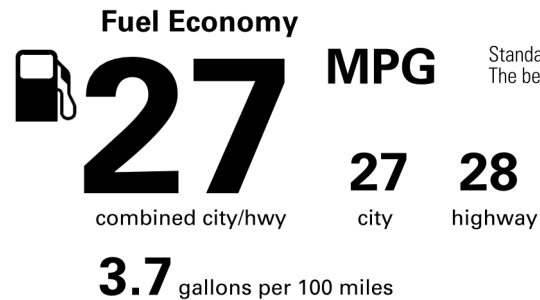

Not Original - Copy

Created on 2026-03-15 13:52:30 (UTC)

EPA DOT Fuel Economy and Environment

Gasoline Vehicle

You spend \$3,000
 more in fuel costs over 5 years compared to the average new vehicle.

Annual fuel COST
\$2,300