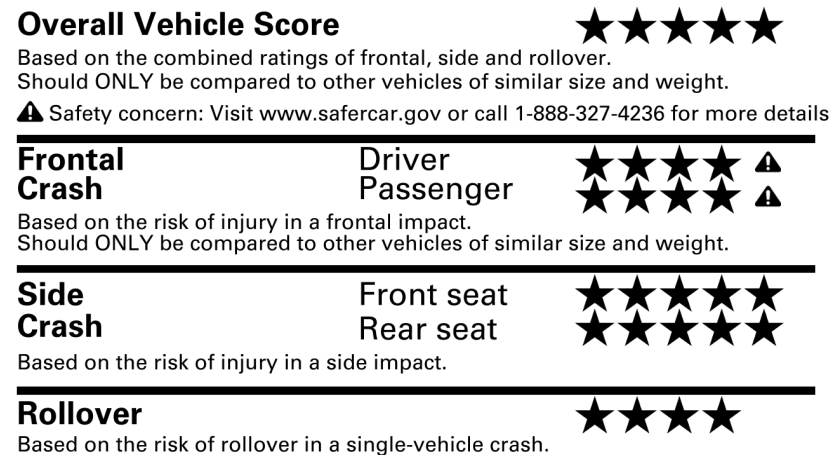

GOVERNMENT 5-STAR SAFETY RATINGS

Star ratings range from 1 to 5 stars (★★★★★) with 5 being the highest.
Source: National Highway Traffic Safety Administration (NHTSA)
www.safercar.gov or 1-888-327-4236

†Manufacturer's suggested retail price excludes delivery processing and handling fees, license and title fees, applicable federal, state and local taxes, and dealer and distributor options and accessories.

LEXUS IS PLEASED TO OFFER THE FOLLOWING OWNER SUPPORT PACKAGE WITH EACH NEW LEXUS

- 24-hour, 365-days/yr., roadside assistance plan
- 1st and 2nd scheduled maintenance services
- Limited reimbursement for certain emergency breakdowns

An extended service contract may be available for this vehicle. Ask dealer for details.

LML1E1N2S0F0W1

710 L154