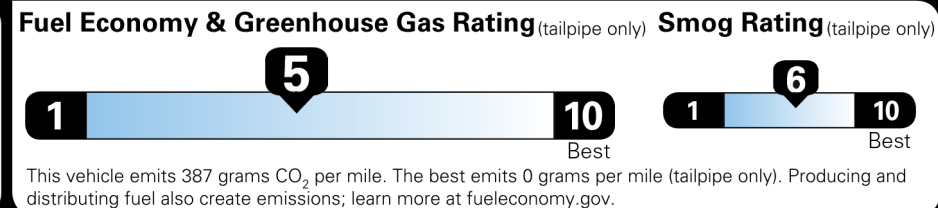

Not Original - Copy
 Created on 2026-03-07 11:22:24 (UTC)

EPA DOT Fuel Economy and Environment

Gasoline Vehicle

You spend \$5,000
 more in fuel costs over 5 years compared to the average new vehicle.

Annual fuel COST
\$2,700