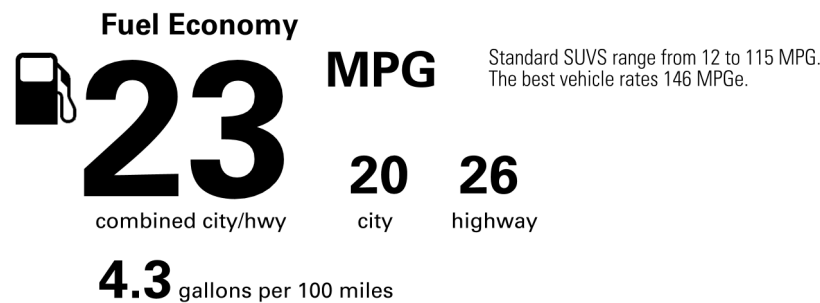

See Lexus.com/TX for more details.

INSTALLED OPTIONS

BASE MANUFACTURER'S SUGGESTED RETAIL PRICE

\$63,190.00

- ** Convenience Package: Front-Cross Traffic Alert, Traffic Jam Assist (Requires Drive Connect subscription, 3-Year Trial Included, 4G Network Dependent), and Digital Key (Requires Remote Connect Subscription, 3-Year Trial Included, 4G Network Dependent) 895.00
- ** 22-in Alloy Wheels 2,140.00
- ** Mark Levinson(R) Premium Audio System 1,160.00
- ** Technology Package: Panoramic View Monitor, Advanced Park with Remote Park, Digital Rearview Mirror and Head-Up Display 2,380.00
- ** SiriusXM(R) 33mo. added to std 3mo. trial 350.00
- ** All Weather Floor Liners / Cargo Liner 409.00
- ** Emergency Assistance Kit 90.00
- ** Tow Hitch Ball Mount 75.00
- ** Door Edge Film 100.00
- ** Tow Hitch 1,390.00
- ** Illuminated Door Sills 470.00
- ** Cargo Net 80.00
- ** Key Gloves 25.00
- ** Mudguards 170.00
- ** Wheel Locks 99.00

Not Original - Copy
 Created on 2026-03-07 11:22:24 (UTC)

EPA DOT Fuel Economy and Environment

Gasoline Vehicle

You spend \$5,000
 more in fuel costs over 5 years compared to the average new vehicle.

Annual fuel COST
\$2,700