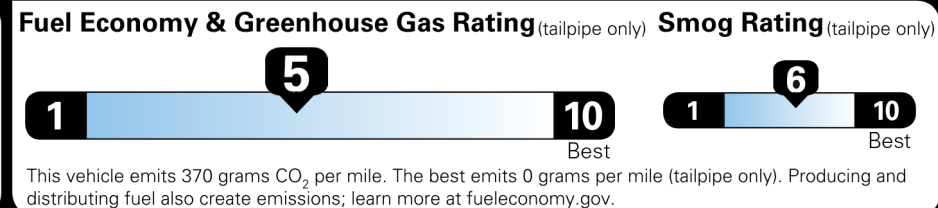

Not Original - Copy

Created on 2026-05-13 18:52:45 (UTC)

EPA DOT Fuel Economy and Environment

Gasoline Vehicle

You spend \$4,500 more in fuel costs over 5 years compared to the average new vehicle.

Annual fuel cost \$2,600