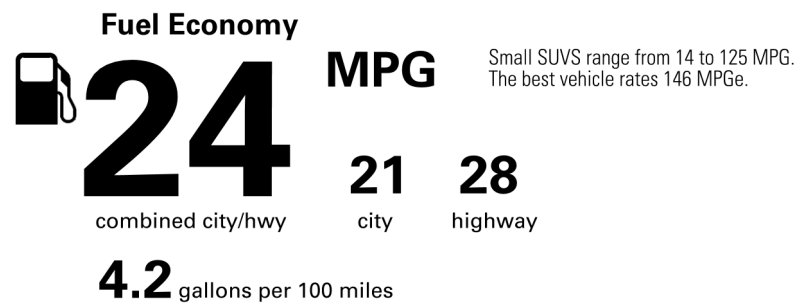

Not Original - Copy

Created on 2026-05-13 18:52:45 (UTC)

EPA DOT Fuel Economy and Environment

Gasoline Vehicle

You spend \$4,500 more in fuel costs over 5 years compared to the average new vehicle.

Annual fuel cost \$2,600