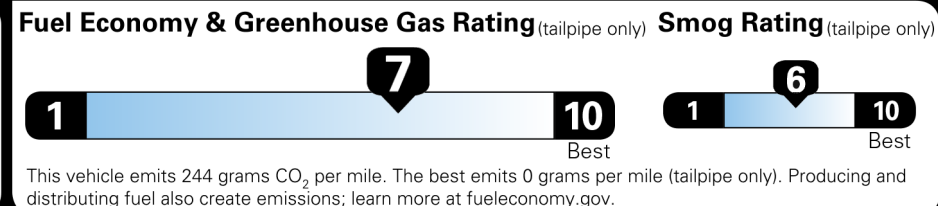

You spend $250

more in fuel costs over 5 years compared to the average new vehicle.

Annual fuel COST $1,750