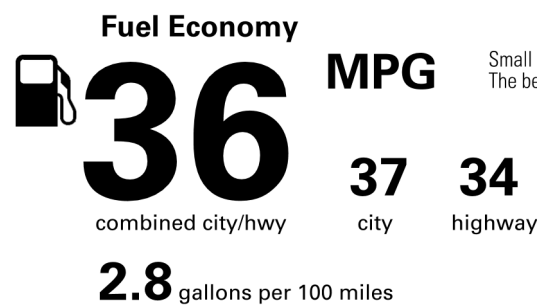

Not Original - Copy

Created on 2026-06-11 01:22:22 (UTC)

**EPA DOT Fuel Economy and Environment**

**Gasoline Vehicle**

**You spend \$250**

more in fuel costs over 5 years compared to the average new vehicle.