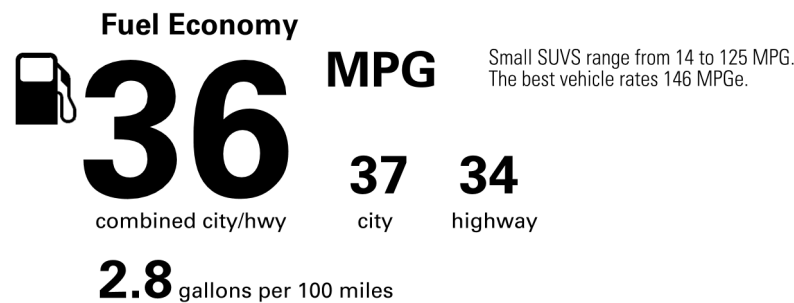

Not Original Copy

Created on 2026-05-21 12:23:41 (UTC)

EPA DOT Fuel Economy and Environment

Gasoline Vehicle

You spend \$250
 more in fuel costs over 5 years compared to the average new vehicle.

Annual fuel COST \$1,750