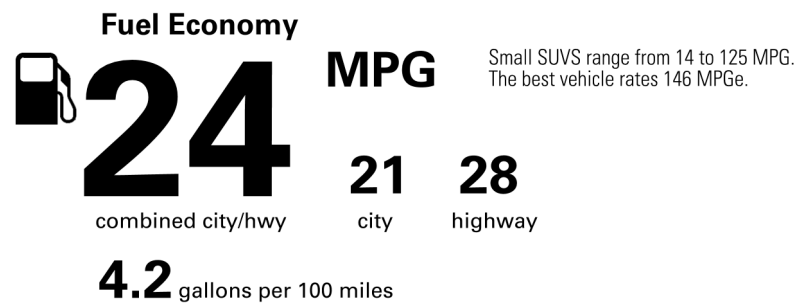

Not Original - Copy

Created on 2026-05-13 01:22:09 (UTC)

EPA DOT Fuel Economy and Environment

Gasoline Vehicle

You spend \$4,500 more in fuel costs over 5 years compared to the average new vehicle.

Annual fuel cost \$2,600