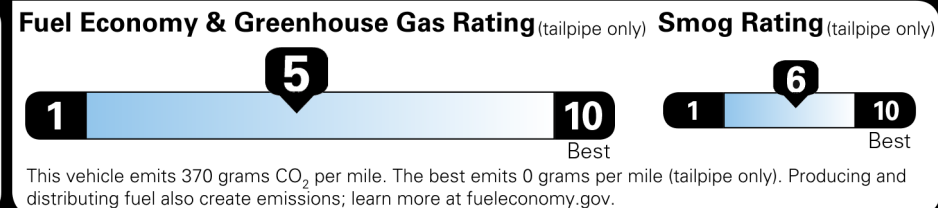

Not Original - Copy

Created on 2026-05-13 01:22:09 (UTC)

EPA DOT Fuel Economy and Environment

Gasoline Vehicle

You spend \$4,500 more in fuel costs over 5 years compared to the average new vehicle.

Annual fuel cost \$2,600