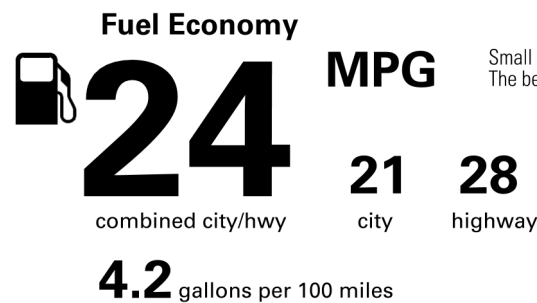

See Lexus.com/RX for details

INSTALLED OPTIONS
 BASE MANUFACTURER'S SUGGESTED RETAIL PRICE

- ** Convenience Package: Panoramic View Monitor, Advanced Park; Traffic Jam Assist (Requires Drive Connect Subscription; 3-Year Trial Included. 4G Network Dependent.) **\$57,790.00**
- ** Panorama Glass Roof **1,670.00**
- ** Power Rear Door with Kick Sensor **500.00**
- ** Technology Package: Head-Up Display, Digital Rearview Mirror; Digital Key (Requires Remote Connect Subscription; 3-Year Trial Included. 4G Network Dependent.) **150.00**
- ** All Weather Floor Liner, All Weather Cargo Mat **1,475.00**
- ** Side Puddle Lamp **360.00**
- ** Mudguards **175.00**
- ** Rear Bumper Applique **170.00**
- 90.00**

Not Original - Copy

Created on 2026-03-17 02:22:06 (UTC)

EPA DOT Fuel Economy and Environment

Gasoline Vehicle

Small SUVs range from 14 to 125 MPG. The best vehicle rates 146 MPGe.

You spend \$4,500
 more in fuel costs over 5 years compared to the average new vehicle.