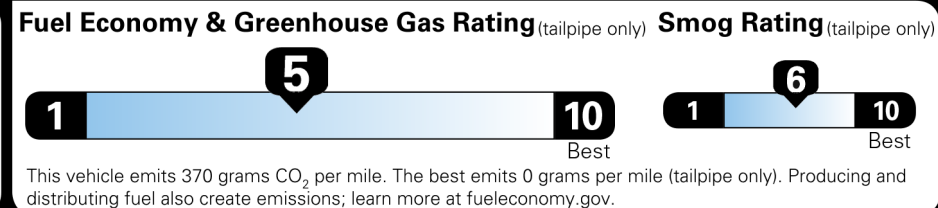

Not Original - Copy

Created on 2026-03-13 01:22:12 (UTC)

EPA DOT Fuel Economy and Environment

Gasoline Vehicle

You spend \$4,500 more in fuel costs over 5 years compared to the average new vehicle.

Annual fuel cost \$2,600