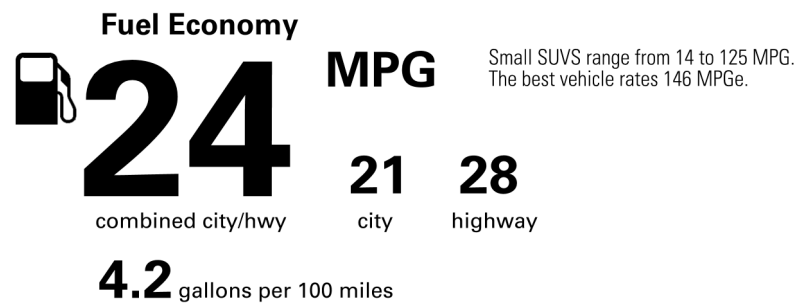

Not Original - Copy

Created on 2026-03-13 01:22:12 (UTC)

EPA DOT Fuel Economy and Environment

Gasoline Vehicle

You spend \$4,500 more in fuel costs over 5 years compared to the average new vehicle.

Annual fuel cost \$2,600