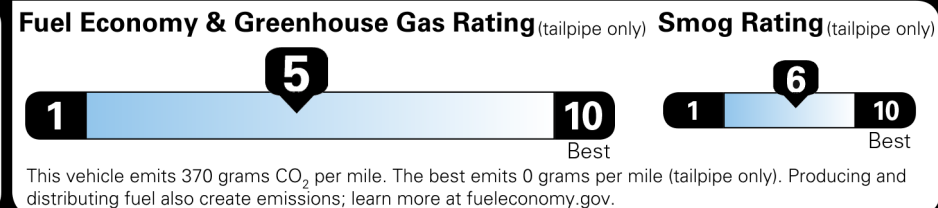

Not Original - Copy

Created on 2026-06-11 00:22:14 (UTC)

EPA DOT Fuel Economy and Environment

Gasoline Vehicle

You spend \$4,500
 more in fuel costs over 5 years compared to the average new vehicle.

Annual fuel cost \$2,600