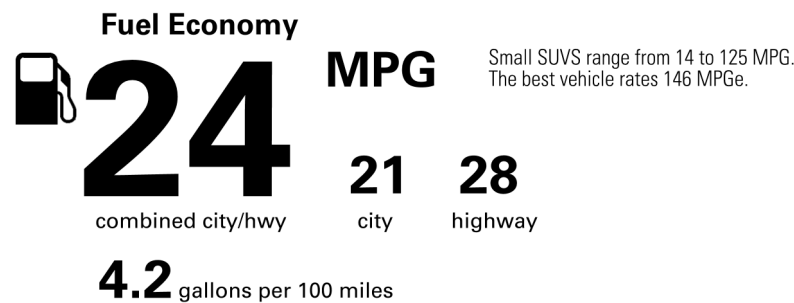

Not Original - Copy

Created on 2026-06-11 00:22:14 (UTC)

EPA DOT Fuel Economy and Environment

Gasoline Vehicle

You spend \$4,500
 more in fuel costs over 5 years compared to the average new vehicle.

Annual fuel cost \$2,600