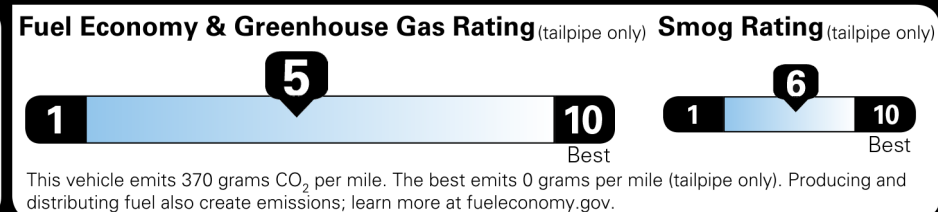

EPA DOT Fuel Economy and Environment

Gasoline Vehicle

Fuel Economy
24 MPG
Small SUVs range from 14 to 125 MPG. The best vehicle rates 146 MPGe.
21 city 28 highway
4.2 gallons per 100 miles

You spend $4,500
more in fuel costs over 5 years compared to the average new vehicle.

Annual fuel cost $2,600