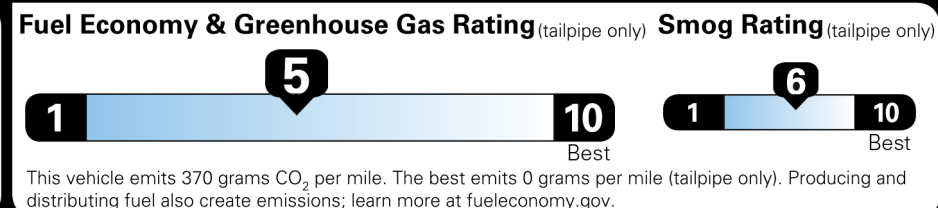

Not Original - Copy

Created on 2026-05-27 16:22:28 (UTC)

EPA DOT Fuel Economy and Environment

Gasoline Vehicle

You spend \$4,500
 more in fuel costs over 5 years compared to the average new vehicle.

Annual fuel cost \$2,600